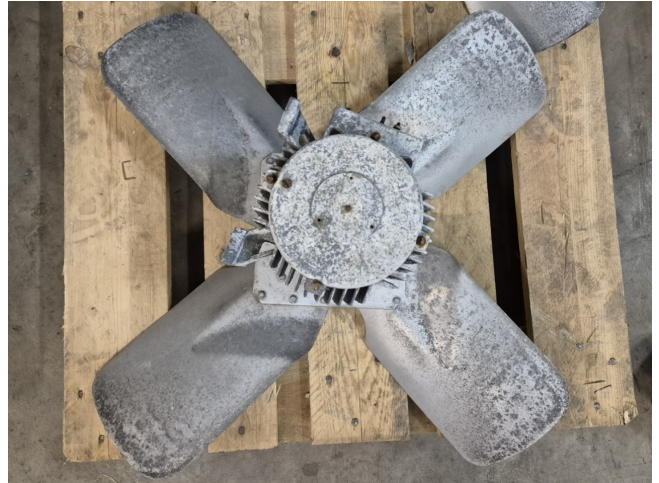

## ATB AT 90S/6B-12

### Specifications

Brand	ATB
Type	AT 90S/6B-12
Diameter Ø (mm)	760
Power (kW)	0,75
Speed (RPM)	930
Size & Weight	760x760x330 mm (LxWxH)
Stock	8

#### Used ATB AT 90S/6B-12

Used ATB AT 90S/6B-12 fan with the following specifications: 50 Hz - 0,75 kW - 930 RPM - diameter 760 mm.